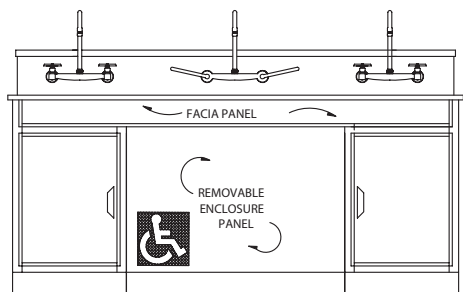

AS-100-PL

W	Specify
H	Specify
D	Specify

ISLAND SINK STATION - Stainless steel sinks. Two hot and two cold gooseneck faucets. Two sink cabinets with hinged doors.

AS-200-PL

W	48
H	36
D	48

All measurements in inches.

Assemblies

Sink Workstations

WALL SINK STATION - Stainless Steel basin. Hot and cold water faucet. Two sink cabinets with closure panel.

AS-300-PL

W	72
H	36" to top of sink
D	30

WALL SINK STATION - Stainless Steel basin. Three hot and cold water faucets (one ADA). Two sink cabinets with closure panel.

AS-400-PL

W	72
H	34" to top of sink
D	30

WALL SINK STATION - Stainless Steel basin. Hot and cold water faucet. Two sink cabinets with closure panel.

AS-500-PL

W	80
H	40
D	24

All measurements in inches.

Assemblies