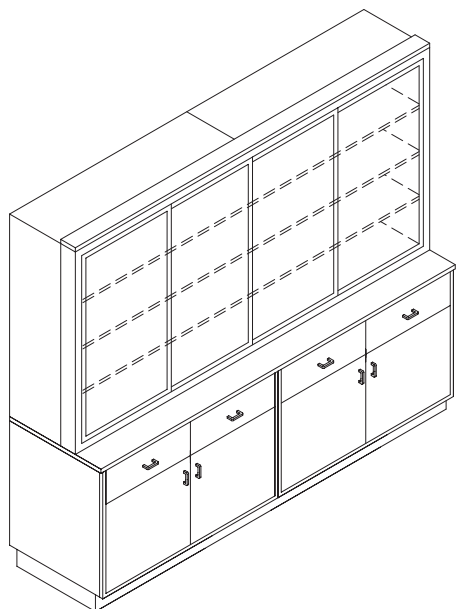

CHALKBOARD / MARKER BOARD STORAGE - Four boards on slides. Storage units behind boards with three adjustable shelves each. Two door / drawer base cabinets, each with adjustable shelf.

AS-329-PL

W	96, 120, 144
H	84
D	25

96"W has (2) 48"W base cabinets and (2) 48" hutch cabinets
120"W has (3) 39"W base cabinets and (3) 39" hutch cabinets
144"W has (3) 48"W base cabinets and (3) 48" hutch cabinets

All measurements in inches.