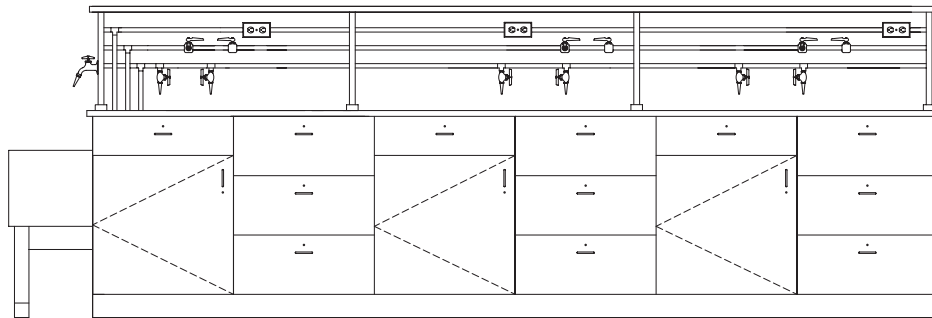

ISL-1220BCT-PL 12 Person Workstation with Flat Top

Door Option A

Door Option B

Assemblies

Lab Benches

DOUBLE SIDED ISLAND LAB CENTER WITH RAISED SERVICE TURRET - Excellent choice for the physics lab. Designed for eight people. Raised turret houses four single gas cocks, four duplex 110-V AC electrical outlets. 1" flat phenolic resin countertop. Raised turret is selected hardwood with 1" phenolic resin cap. Substitute any base cabinets totaling 12'- 0" long. Turret 14"W x 12"D x 12"H.

LRB-203-PL

W	12' - 2"
H	36 to countertop / 48 with raised turret
D	48

DOUBLE SIDED ISLAND LAB CENTER WITHOUT KNEE SPACE - Designed for eight to twelve people. 1" epoxy resin countertop with trough sink running entire length of the assembly, draining into end sink. Reagent shelving is 3/4" phenolic resin. Includes six cold water cocks, six single gas cocks, 6 duplex 110-V AC electrical outlets and one cold water bibb cock at end sink. Service piping and wiring not included. Substitute any base cabinets totaling 12' - 0" long. End sink 22"L x 13½"W x 12½"D.