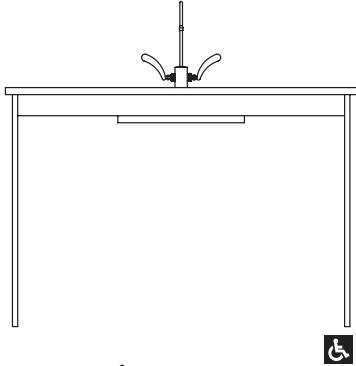

Assemblies

Sink Workstations

ADA SINK STATION MULTIPURPOSE - Epoxy resin countertop and sink basin. Combination hot and cold water and gas fixture. Use this item number for any ADA configuration. Add special information to drawings to meet requirements.

AS-100-PL

W	Specify
H	Specify
D	Specify