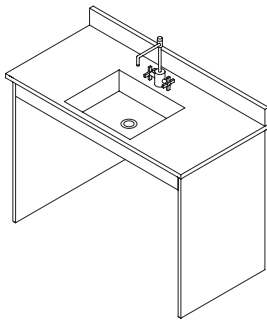

CABINET STYLE OPTIONS

201

218

242, 243

443

Assemblies

Sink Workstations

ADA SINK STATION MULTIPURPOSE - Epoxy resin countertop and sink basin. Combination hot and cold water and gas fixture. Use this item number for any ADA configuration. Add special information to drawings to meet requirements.

AS-100-PL

W	Specify
H	Specify
D	Specify

ISLAND SINK STATION - Stainless steel sinks. Two hot and two cold gooseneck faucets. Two sink cabinets with hinged doors.

AS-200-PL

W	48
H	36
D	48

All measurements in inches.