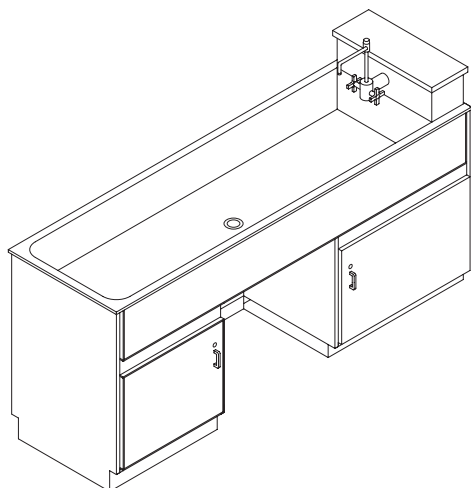

AS-100-PL

W	Specify
H	Specify
D	Specify

ISLAND SINK STATION - Stainless steel sinks. Two hot and two cold gooseneck faucets. Two sink cabinets with hinged doors.

AS-200-PL

W	48
H	36
D	48

All measurements in inches.

Assemblies

Sink Workstations

WALL SINK STATION - Stainless Steel basin. Hot and cold water faucet. Two sink cabinets with closure panel.

AS-300-PL

W	72
H	36" to top of sink
D	30

WALL SINK STATION - Stainless Steel basin. Three hot and cold water faucets (one ADA). Two sink cabinets with closure panel.

AS-400-PL

W	72
H	34" to top of sink
D	30

WALL SINK STATION - Stainless Steel basin. Hot and cold water faucet. Two sink cabinets with closure panel.

AS-500-PL

W	80
H	40
D	24

All measurements in inches.

Assemblies