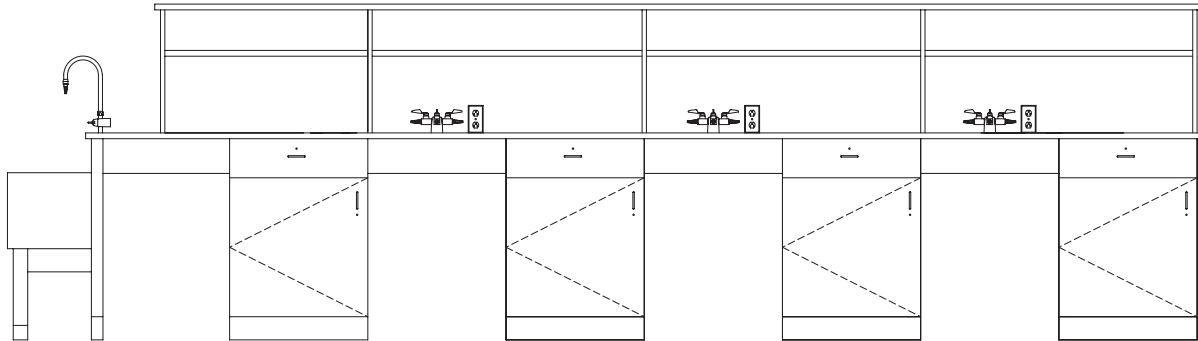

Assemblies

Lab Benches

DOUBLE SIDED ISLAND LAB CENTER WITH KNEE SPACE - Designed for eight people. 1" flat epoxy resin countertop (no trough sink). Includes three A-way gas cocks, three double sided electrical pedestals with one duplex 110-V AC outlet each side, one cold water deck mounted gooseneck fixture and one end sink. Reagent shelf 3/4" phenolic resin. Substitute base cabinets with any 24" x 22"D base cabinet. End sink 22"L x 13½"W x 12½"D.

LRB-230-PL

W	16' - 0" not including end sink / 14' - 9" with reagent shelf
H	36 to countertop / 54 with reagent shelf
D	54 countertop / 12 with reagent shelf