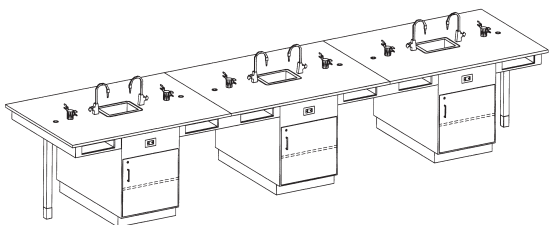

Assemblies

Island Labs

12 PERSON WORKSTATION - Double faced tables that provide a fully equipped science center for 12 people. These double faced units contain three solid epoxy resin sinks along with six faucets. Every unit contains enough gas cocks for each person along with GFI AC duplex electrical receptacles, rod sockets and book compartments. The front

and back of the three cabinets each contain a cupboard with an adjustable shelf. 16½'L x 48"W x 36"H.

ISL-1210A-PL 12 Person Workstation

12 PEOPLE WORKSTATION WITH FLAT TOP - Same as above except that the water and gas assemblies and the rod sockets are omitted.

ISL-1210ACT-PL 12 People Workstation with Flat Top