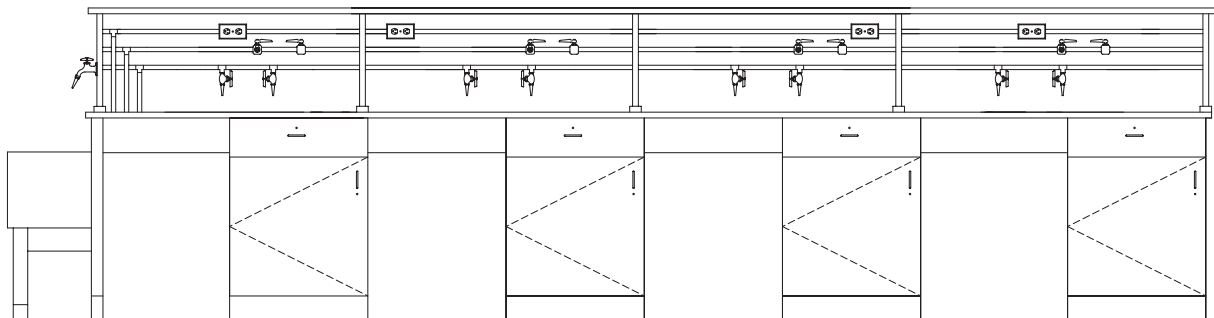

DOUBLE SIDED ISLAND LAB CENTER WITH KNEE SPACE - Designed for eight people laboratory center. Each person has individual storage at his lab station. 1" epoxy resin countertop with trough sink running the entire length of the assembly draining into the end sink. Reagent shelving is 3/4" phenolic resin. Includes eight cold water cocks, eight single gas cocks, 8 duplex 110-V AC electrical outlets and one cold water bibb cock at end sink. Service piping and wiring in reagent rack not included. Substitute base cabinets with any 24"W x 22"D base cabinets. End sink 22"L x 13½"W x 12½"D.

LRB-240A-PL

W	16' - 0" not including end sink / 15' - 9" with reagent shelf
H	36 to countertop / 54 with reagent shelf
D	54 countertop / 12 with reagent shelf

Combination options, sizes and lengths can be customized to fit your requirements.