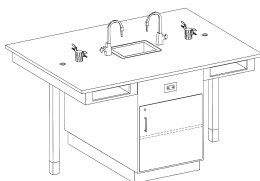

Assemblies

Island Labs

4 PERSON WORKSTATION - Double faced tables that provide a fully equipped science center for four people. These double faced units contain a solid epoxy resin sink along with two faucets. Every unit contains enough gas cocks for each person along with GFI AC duplex electrical receptacles, rod sockets and book compartments. The front and back of the cabinet each contain a cupboard with an adjustable shelf. 66"L x 48"W x 36"H.

ISL-420A-PL 4 Person Workstation