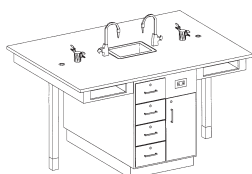

4 PERSON WORKSTATION - Double faced tables that provide a fully equipped science center for four people. These double faced units contain a solid epoxy resin sink along with two faucets. Every unit contains enough gas cocks for each person along with GFI AC duplex electrical receptacles, rod sockets and book compartments. The front and back of the cabinet each contain 4 drawers and a cupboard. 66"L x 48"W x 36"H.

ISL-420B-PL 4 People Workstation