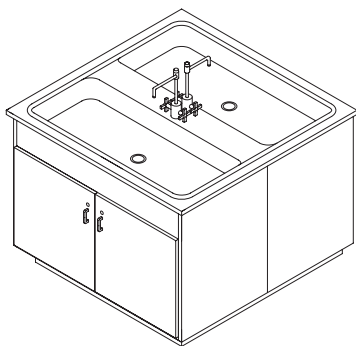

AS-100-PL

W	Specify
H	Specify
D	Specify

ISLAND SINK STATION - Stainless steel sinks. Two hot and two cold gooseneck faucets. Two sink cabinets with hinged doors.

AS-200-PL

W	48
H	36
D	48

All measurements in inches.

Assemblies

Sink Workstations

WALL SINK STATION - Stainless Steel basin. Hot and cold water faucet. Two sink cabinets with closure panel.

AS-300-PL

W	72
H	36" to top of sink
D	30

WALL SINK STATION - Stainless Steel basin. Three hot and cold water faucets (one ADA). Two sink cabinets with closure panel.

AS-400-PL

W	72
H	34" to top of sink
D	30

WALL SINK STATION - Stainless Steel basin. Hot and cold water faucet. Two sink cabinets with closure panel.

AS-500-PL

W	80
H	40
D	24

All measurements in inches.

Assemblies