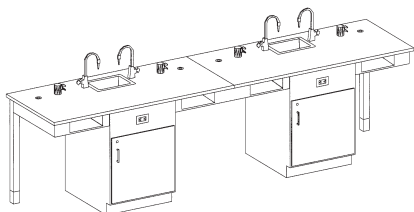

Assemblies

Island Labs

2 PERSON WORKSTATION - Single faced tables that provide a fully equipped science center for two people. These single faced units contain a solid epoxy resin sink along with two faucets. Every unit contains enough gas cocks for each person along with GFI AC duplex electrical receptacles, rod sockets and book compartments. The cabinet contains a cupboard with an adjustable shelf. 66"L x 30"W x 36"H.

ISL-210A-PL 2 Person Workstation

Door Option A

2 PERSON WORKSTATION WITH FLAT TOP - Same as above except that the water and gas assemblies and the rod sockets are omitted.

ISL-210ACT-PL 2 Person Workstation with Flat Top

4 PERSON WORKSTATION - Single faced tables that provide a fully equipped science center for four people. These single faced units contain two solid epoxy resin sinks along with four faucets. Every unit contains enough gas cocks for each person along with GFI AC duplex electrical receptacles, rod sockets and book compartments. The two cabinets each contain a cupboard with an adjustable shelf. 11'L x 30"W x 36"H.