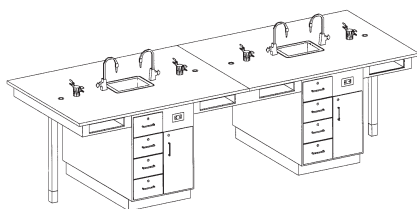

8 PERSON WORKSTATION - Double faced tables that provide a fully equipped science center for eight people. These double faced units contain two solid epoxy resin sinks along with four faucets. Every unit contains enough gas cocks for each person along with GFI AC duplex electrical receptacles, rod sockets and book compartments. The front and back of the two cabinets each contain 4 drawers and a cupboard. 11'L x 48"W x 36"H.

ISL-820B-PL 8 Person Workstation

8 PERSON WORKSTATION WITH FLAT TOP - Same as above except that the water and gas assemblies and the rod sockets are omitted.

ISL-820BCT-PL 8 Person Workstation with Flat Top