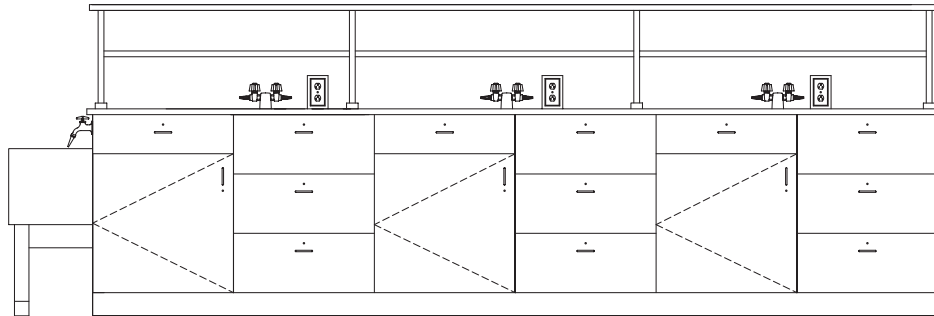

Assemblies

Lab Benches

DOUBLE SIDED ISLAND LAB CENTER WITHOUT KNEE SPACE - Designed for eight to twelve people. 1" flat epoxy resin countertop (no trough sink). Includes three 4-way gas cocks, three double sided electrical pedestals with one duplex 110-V AC outlet each side, one cold water deck mounted gooseneck fixture and one end sink. Reagent shelf 3/4" phenolic resin. Substitute any base cabinets totaling 12' - 0" long. End sink 22"L x 13½"W x 12½"D.

LRB-450-PL

W	12' - 2" not including end sink / 10' - 9" with reagent shelf
H	36 to countertop / 54 with reagent shelf
D	54 countertop / 12 with reagent shelf

Combination options, sizes and lengths can be customized to fit your requirements.