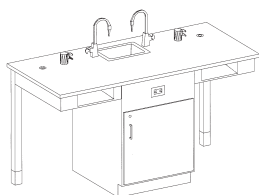

Assemblies

Island Labs

2 PERSON WORKSTATION - Single faced tables that provide a fully equipped science center for two people. These single faced units contain a solid epoxy resin sink along with two faucets. Every unit contains enough gas cocks for each person along with GFI AC duplex electrical receptacles, rod sockets and book compartments. The cabinet contains a cupboard with an adjustable shelf. 66"L x 30"W x 36"H.

ISL-210A-PL 2 Person Workstation

Door Option A

2 PERSON WORKSTATION WITH FLAT TOP - Same as above except that the water and gas assemblies and the rod sockets are omitted.

ISL-210ACT-PL 2 Person Workstation with Flat Top

4 PERSON WORKSTATION - Single faced tables that provide a fully equipped science center for four people. These single faced units contain two solid epoxy resin sinks along with four faucets. Every unit contains enough gas cocks for each person along with GFI AC duplex electrical receptacles, rod sockets and book compartments. The two cabinets each contain a cupboard with an adjustable shelf. 11'L x 30"W x 36"H.