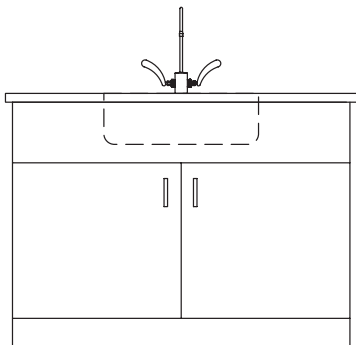

AS-100-PL

W	Specify
H	Specify
D	Specify

ISLAND SINK STATION - Stainless steel sinks. Two hot and two cold gooseneck faucets. Two sink cabinets with hinged doors.

AS-200-PL

W	48
H	36
D	48

All measurements in inches.