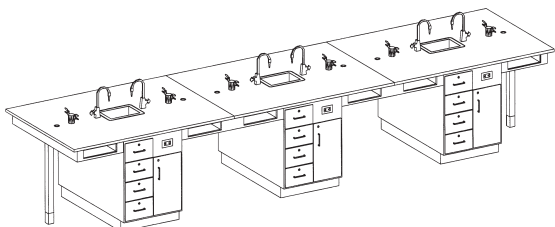

ISL-820B-PL 8 Person Workstation

8 PERSON WORKSTATION WITH FLAT TOP - Same as above except that the water and gas assemblies and the rod sockets are omitted.

ISL-820BCT-PL 8 Person Workstation with Flat Top

Assemblies

Island Labs

12 PERSON WORKSTATION - Double faced tables that provide a fully equipped science center for 12 people. These double faced units contain three solid epoxy resin sinks along with six faucets. Every unit contains enough gas cocks for each person along with GFI AC duplex electrical receptacles, rod sockets and book compartments. The front

and back of the three cabinets each contain a cupboard with an adjustable shelf. 16½'L x 48"W x 36"H.

ISL-1210A-PL 12 Person Workstation

12 PEOPLE WORKSTATION WITH FLAT TOP - Same as above except that the water and gas assemblies and the rod sockets are omitted.

ISL-1210ACT-PL 12 People Workstation with Flat Top

12 PERSON WORKSTATION - Double faced tables that provide a fully equipped science center for 12 people. These double faced units contain three solid epoxy resin sinks along with six faucets. Every unit contains enough gas cocks for each person along with GFI AC duplex electrical receptacles, rod sockets and book compartments. The front