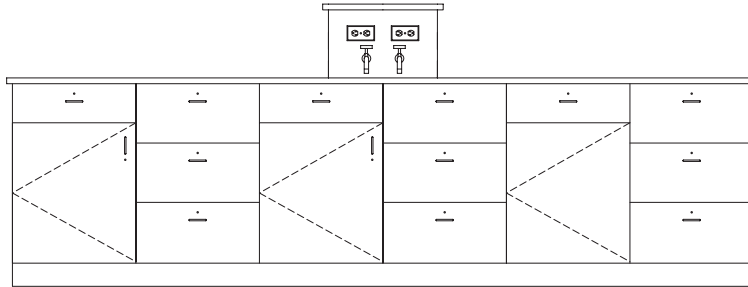

and back of the three cabinets each contain 4 drawers and a cupboard. 16½'L x 48"W x 36"H.

ISL-1220B-PL 12 Person Workstation

12 PERSON WORKSTATION WITH FLAT TOP - Same as above except that the water and gas assemblies and the rod sockets are omitted.

ISL-1220BCT-PL 12 Person Workstation with Flat Top

Door Option A

Door Option B

Assemblies

Lab Benches

DOUBLE SIDED ISLAND LAB CENTER WITH RAISED SERVICE TURRET - Excellent choice for the physics lab. Designed for eight people. Raised turret houses four single gas cocks, four duplex 110-V AC electrical outlets. 1" flat phenolic resin countertop. Raised turret is selected hardwood with 1" phenolic resin cap. Substitute any base cabinets totaling 12'- 0" long. Turret 14"W x 12"D x 12"H.

LRB-203-PL

W	12' - 2"
H	36 to countertop / 48 with raised turret
D	48

DOUBLE SIDED ISLAND LAB CENTER WITHOUT KNEE SPACE - Designed for eight to twelve people. 1" epoxy resin countertop with trough sink running entire length of the assembly, draining into end sink. Reagent shelving is 3/4" phenolic resin. Includes six cold water cocks, six single gas cocks, 6 duplex 110-V AC electrical outlets and one cold water bibb cock at end sink. Service piping and wiring not included. Substitute any base cabinets totaling 12' - 0" long. End sink 22"L x 13½"W x 12½"D.