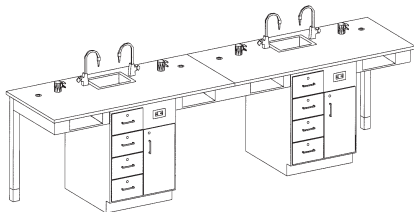

4 PERSON WORKSTATION - Single faced tables that provide a fully equipped science center for four people. These single faced units contain two solid epoxy resin sinks along with four faucets. Every unit contains enough gas cocks for each person along with GFI AC duplex electrical receptacles, rod sockets and book compartments. The two cabinets each contain a cupboard with an adjustable shelf. 11'L x 30"W x 36"H.

2 PERSON WORKSTATION - Single faced tables that provide a fully equipped science center for two people. These single faced units contain a solid epoxy resin sink along with two faucets. Every unit contains enough gas cocks for each person along with GFI AC duplex electrical receptacles, rod sockets and book compartments. The cabinet contains 4 drawers and a cupboard. 66"L x 30"W x 36"H.

ISL-210B-PL 2 Person Workstation

Door Option B

2 PERSON WORKSTATION WITH FLAT TOP - Same as above except that the water and gas assemblies and the rod sockets are omitted.

ISL-210BCT-PL 2 Person Workstation with Flat Top