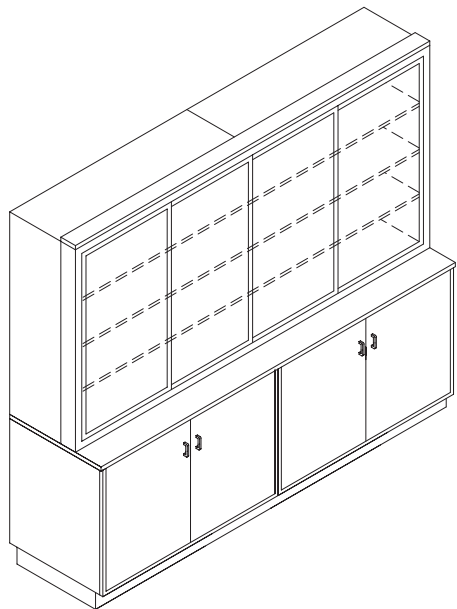

AS-400-PL

W	72
H	34" to top of sink
D	30

WALL SINK STATION - Stainless Steel basin. Hot and cold water faucet. Two sink cabinets with closure panel.

AS-500-PL

W	80
H	40
D	24

All measurements in inches.

Assemblies

CHALKBOARD / MARKER BOARD STORAGE - Four boards on slides. Storage units behind boards with three adjustable shelves each. Two door base cabinets, each with adjustable shelf.

AS-301-PL

W	96, 120, 144
H	84
D	25