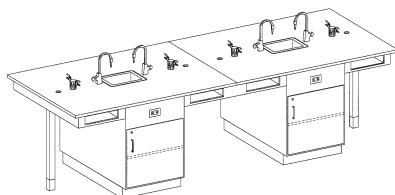

8 PERSON WORKSTATION - Double faced tables that provide a fully equipped science center for eight people. These double faced units contain two solid epoxy resin sinks along with four faucets. Every unit contains enough gas cocks for each person along with GFI AC duplex electrical receptacles, rod sockets and book compartments. The front and back of the two cabinets each contain a cupboard with an adjustable shelf. 11'L x 48"W x 36"H.

ISL-820A-PL 8 Person Workstation

8 PERSON WORKSTATION WITH FLAT TOP - Same as above except that the water and gas assemblies and the rod sockets are omitted.

ISL-820ACT-PL 8 Person Workstation with Flat Top