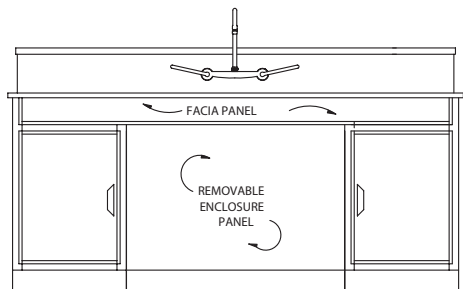

Assemblies

Sink Workstations

WALL SINK STATION - Stainless Steel basin. Hot and cold water faucet. Two sink cabinets with closure panel.

AS-300-PL

W	72
H	36" to top of sink
D	30