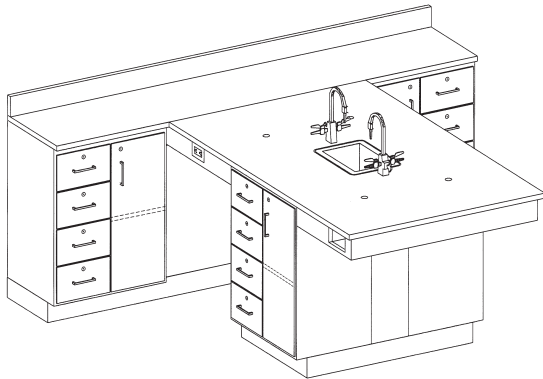

Assemblies

Perimeter Labs

CABINET STYLE OPTIONS - All cabinets are 24"W.
The wall annex is 18"D.

PERIMETER WORKSTATIONS - Provide work space for up to four people while storing your valuable laboratory equipment in these versatile perimeter workstations. Choose from four different configurations (door, door and 1 drawer, door and 4 drawers or 4 drawers). The stations are designed to utilize space along walls where they can stand alone or be ganged together. Each unit includes: 1" solid epoxy resin top with a 4" curb, solid epoxy drop-in style sink with strainer, 2 multiservice fixtures with cold water and 2 gas cocks, 4 rod sockets, rod storage, and 2 GFI receptacles. 90"W x 36"H x 84"D.

PSL-201-PL Door Unit

PSL-218-PL Door / Drawer Unit

PSL-243-PL Door / 4 Drawer Unit

PSL-443-PL 4 Drawer Unit

PERIMETER WORKSTATION WITH COUNTERTOP - Same as above except that the water and gas assemblies and the rod sockets are omitted.

PSL-201CT-PL Door Unit with Flat Top

PSL-218CT-PL Door / Drawer Unit with Flat Top

PSL-243CT-PL Door / 4 Drawer Unit with Flat Top

PSL-443CT-PL 4 Drawer Unit with Flat Top

MIX AND MATCH PERIMETER WORKSTATIONS - Provide work space for up to four people while storing your valuable laboratory equipment in these versatile perimeter workstations. Choose one style cabinet for the wall annex and another for the peninsula base. The stations are designed to utilize space along walls where they can stand alone or be ganged together. Each unit includes: 1" solid epoxy resin top with a 4" curb, solid epoxy drop-in style sink with strainer, 2 multiservice fixtures with cold water and 2 gas cocks, 4 rod sockets, rod storage, and 2 GFI receptacles. 90"W x 36"H x 84"D.

CABINET STYLE OPTIONS