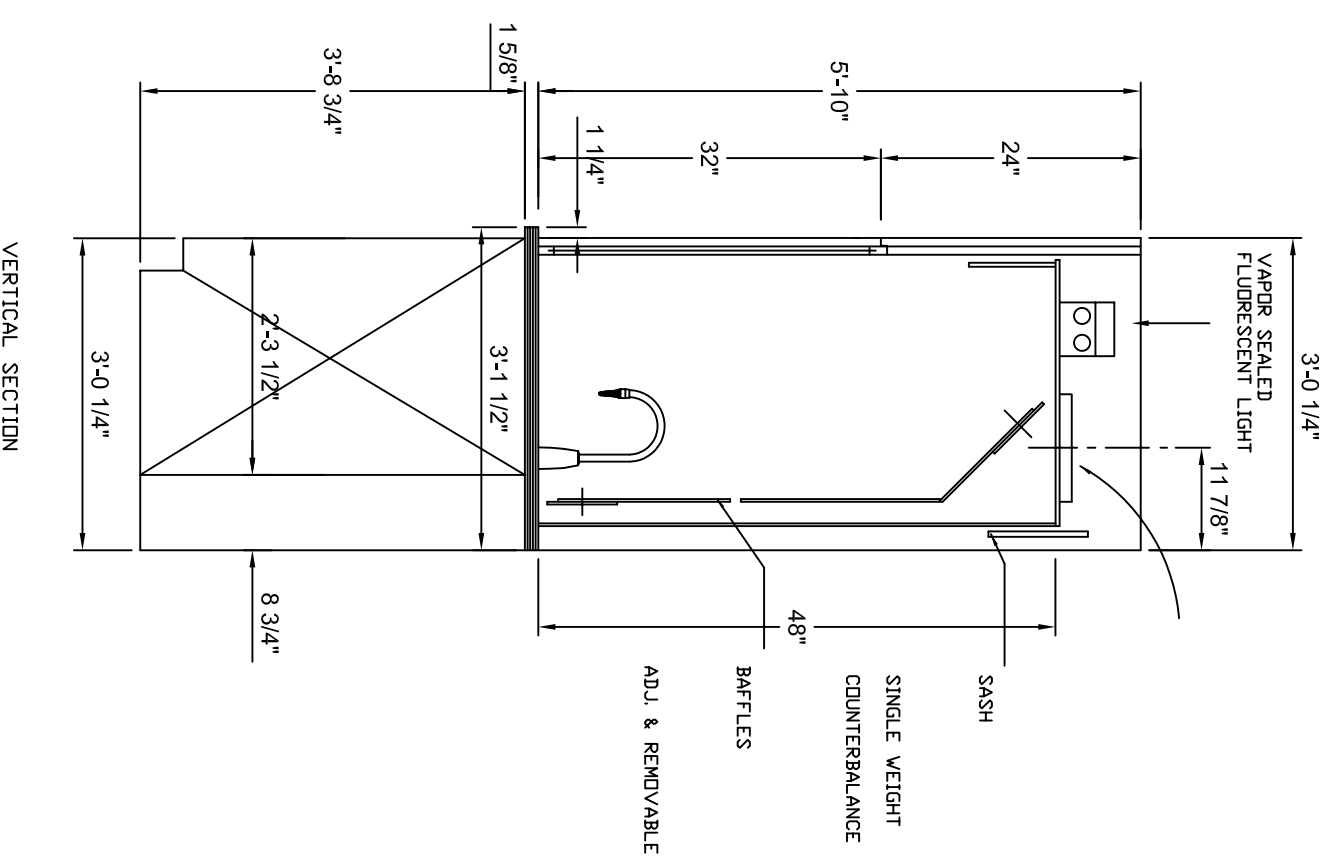

HOOD EXHAUST RATINGS:
 922 SQ FT OPENING AT FULL OPEN @ 100 LFM, 922 CFM
 553 SQ FT OPENING AT 18" OPEN @ 100 LFM, 553 CFM
 .30 STATIC PRESSURE AT FUME HOOD DUCT COLLAR

QTY 1 - THIN WALL FUME HOODS REQ'D AS SHOWN

LONGO
inc.

100 HILLTOP ROAD
 RAMSEY, NJ 07446
 PHONE: 201.825.1500
 FAX: 201.825.4784
 WWW.LONGOLABS.COM

SHEET DESCRIPTION	
DETAIL	
DATE	2005.8.4
TITLE	
PROJECT #	00000
SCALE	1/2" = 1'-0"
DRAWN BY	SEAN ONDICH
CHECKED BY	ANTHONY STELLATOS
SHEET #	D-005