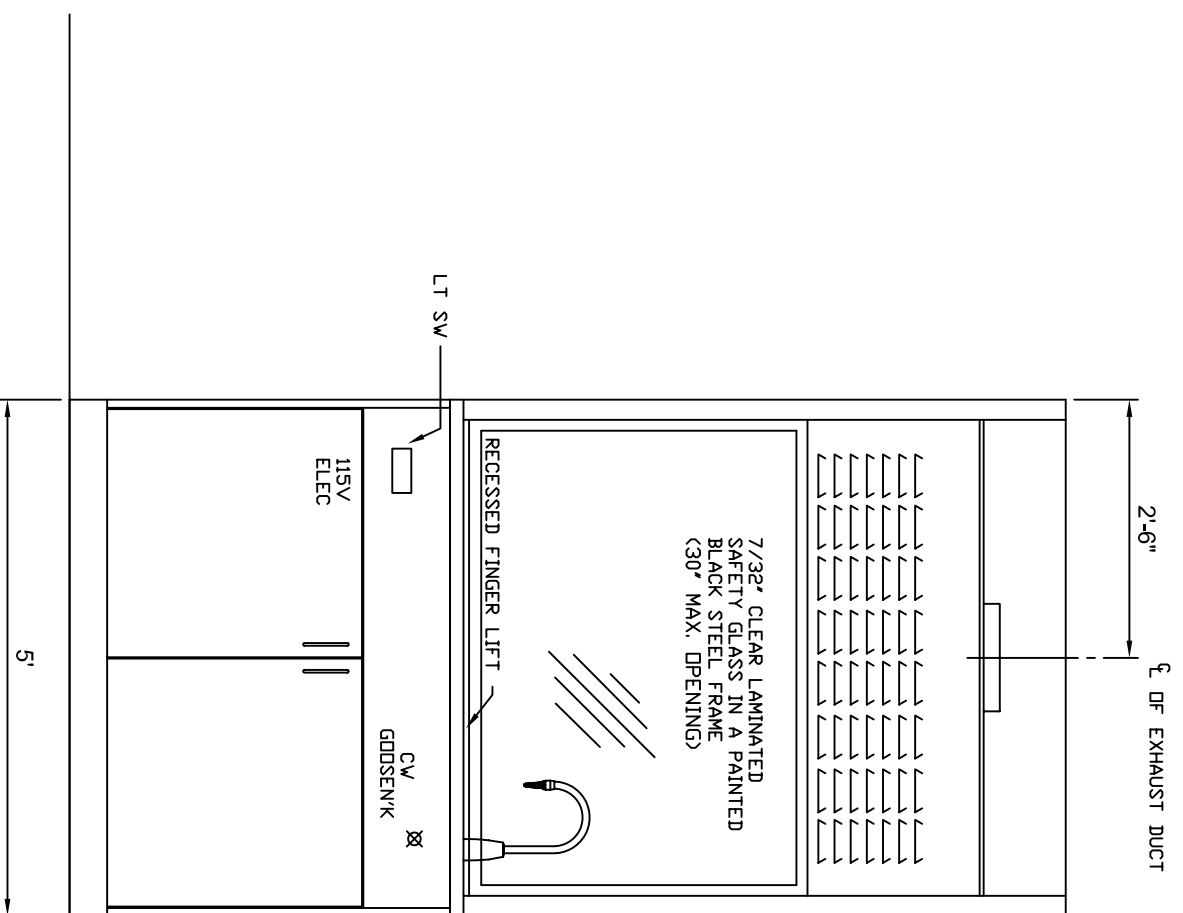

HOOD EXHAUST RATINGS:
 922 SQ FT OPENING AT FULL OPEN @ 100 LFM, 922 CFM
 553 SQ FT OPENING AT 18" OPEN @ 100 LFM, 553 CFM
 .30 STATIC PRESSURE AT FUME HOOD DUCT COLLAR

QTY 1 - THIN WALL FUME HOODS REQ'D AS SHOWN

LONGO
inc.

100 HILLTOP ROAD
 RAMSEY, NJ 07446
 PHONE: 201.825.1500
 FAX: 201.825.4784
 WWW.LONGOLABS.COM

SHEET DESCRIPTION	
DETAIL	
DATE	2005.8.4
TITLE	
PROJECT #	00000
SCALE	1/2" = 1'-0"
DRAWN BY	SEAN ONDICH
CHECKED BY	ANTHONY STELLATOS
SHEET #	D-005