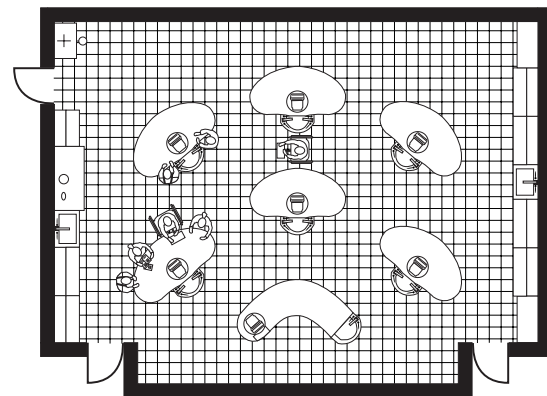

*James W. Collins
Science Program
Coordinator
Charles A. Dana Center
The University of Texas
at Austin*

Features

The Focal Point's unique boomerang shape allows the teacher easy access to either end of the table, to all service fixtures and to his or her computer.

The molded, black, epoxy-resin top is ideal for multi-science applications.

Sink assembly with vandal-resistant Unimix[®] hot water, cold water and gas fixture

Three storage cabinets for multimedia storage

Two tambour door cabinets for printer storage

Available with or without rotating, computer-monitor well and wireless keyboard

Available with or without sink

ADA wheelchair accessible

For detailed information about the Focal Point Teacher's Demonstration Desk and other Sheldon products, call (601) 892-2731 or visit sheldonlabs.com.