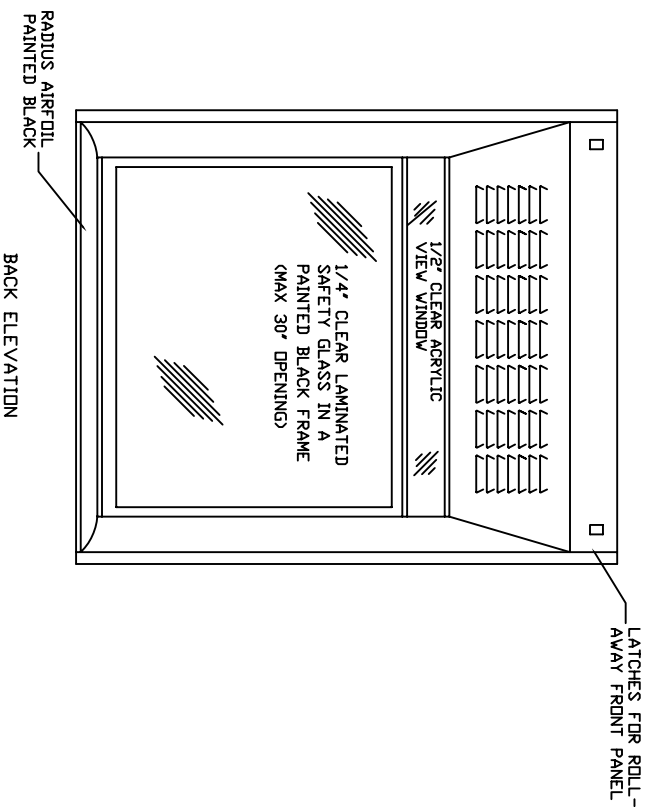

HORIZONTAL SECTION

HOOD EXHAUST RATINGS:
 7.92 SQ FT OPENING AT FULL OPEN @ 100 LFM, 792 CFM
 4.75 SQ FT OPENING AT 18" OPEN @ 100 LFM, 475 CFM
 .33 STATIC PRESSURE AT FUME HOOD DUCT COLLAR
 (BASED W/ ONE SASH OPEN)

SECTION THRU

QTY ONE--48-MDS-DOUBLE-SIDED FUME HOOD REQ'D AS SHOWN

LONGO
INC.

100 HILLTOP ROAD
 RAMSEY, NJ 07746
 PHONE: 201.825.1500
 FAX: 201.825.4784
 WWW.LONGOLABS.COM

SHEET RESPONSIBILITY
 DETAIL

DATE: 2005.8.4

PROJECT # 00000 SCALE 1/2" = 1'-0"

DESIGNED BY SEAN ONDICH

CHECKED BY ANTHONY STELLATOS

ANTHONY STELLATOS

SHEET # D-011