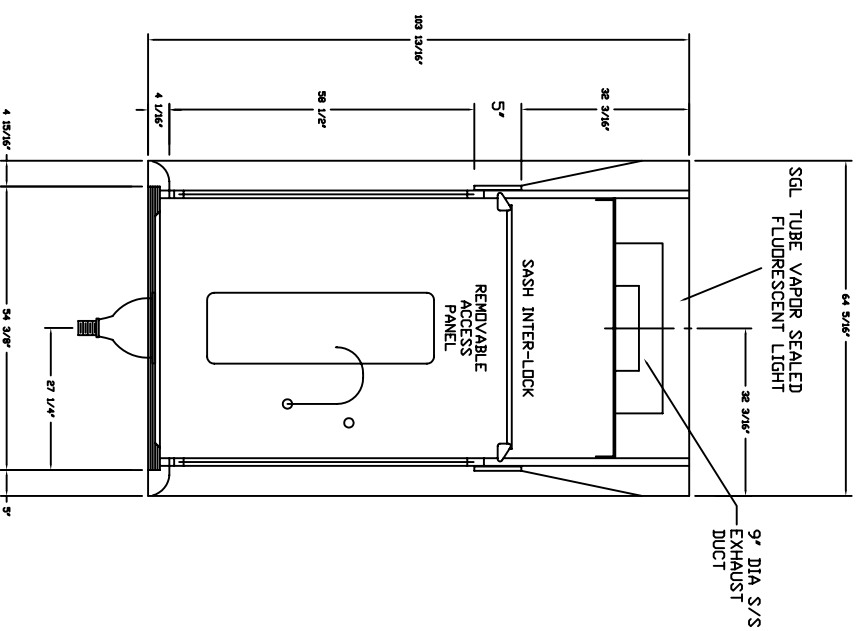

HORIZONTAL SECTION

HOOD EXHAUST RATINGS:
 7.92 SQ FT OPENING AT FULL OPEN @ 100 LFM, 792 CFM
 4.75 SQ FT OPENING AT 18" OPEN @ 100 LFM, 475 CFM
 .33 STATIC PRESSURE AT FUME HOOD DUCT COLLAR
 (BASED W/ ONE SASH OPEN)

SECTION THRU

QTY ONE--48-MDS-DOUBLE-SIDED FUME HOOD REQ'D AS SHOWN

LONGO
INC.

100 HILLTOP ROAD
 RAMSEY, NJ 07746
 PHONE: 201.825.1500
 FAX: 201.825.4784
 WWW.LONGOLABS.COM

SHEET RESPONSIBILITY
 DETAIL

DATE: 2005.8.4

PROJECT # 00000 SCALE 1/2" = 1'-0"

DESIGNED BY SEAN ONDICH

CHECKED BY ANTHONY STELLATOS

ANTHONY STELLATOS

SHEET # D-011