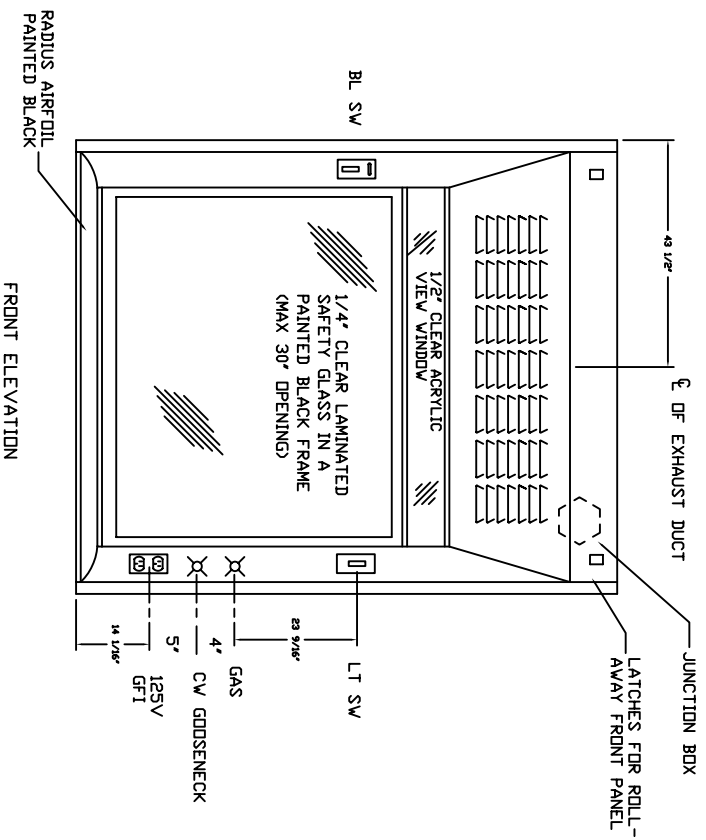

HORIZONTAL SECTION

HOOD EXHAUST RATINGS:
 7.92 SQ FT OPENING AT FULL OPEN @ 100 LFM, 792 CFM
 4.75 SQ FT OPENING AT 18" OPEN @ 100 LFM, 475 CFM
 .33 STATIC PRESSURE AT FUME HOOD DUCT COLLAR
 (BASED W/ ONE SASH OPEN)

SECTION THRU

QTY ONE--48-MDS-DOUBLE-SIDED FUME HOOD REQ'D AS SHOWN

LONGO
INC.

100 HILLTOP ROAD
 RAMSEY, NJ 07746
 PHONE: 201.825.1500
 FAX: 201.825.4784
 WWW.LONGOLABS.COM

SHEET RESPONSIBILITY
 DETAIL

DATE: 2005.8.4

PROJECT # 00000 SCALE 1/2" = 1'-0"

DESIGNED BY SEAN ONDICH

CHECKED BY ANTHONY STELLATOS

ANTHONY STELLATOS

SHEET # D-011