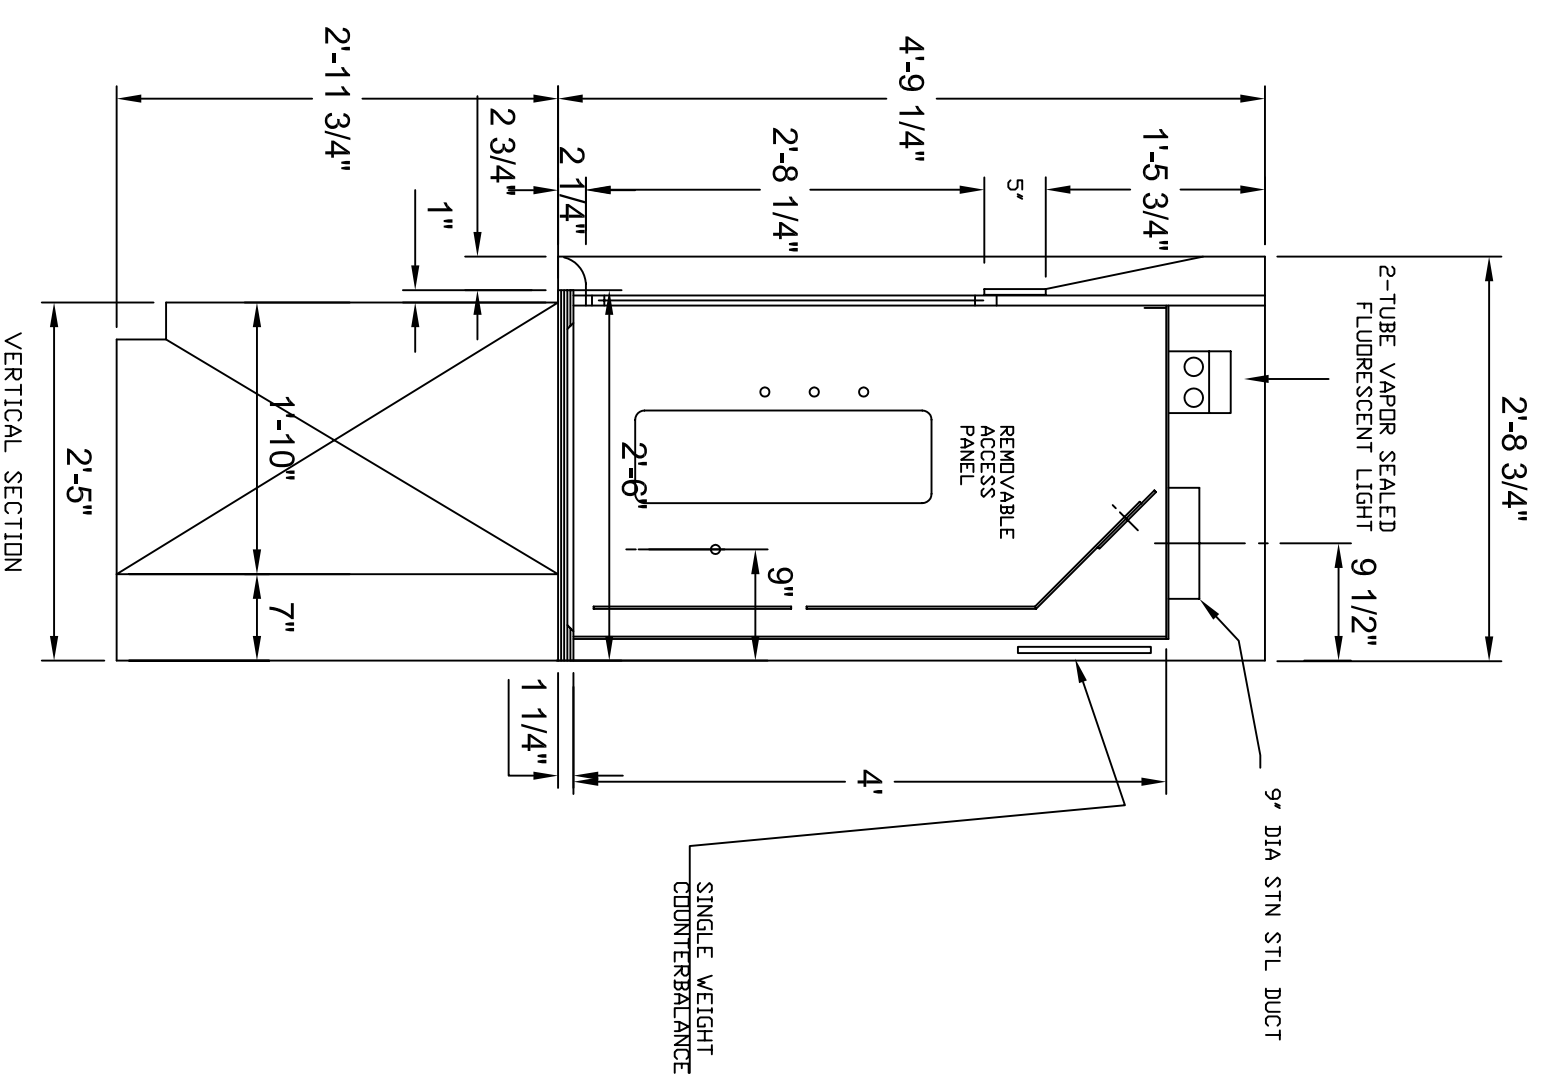

HOOD EXHAUST RATINGS:
 7.92 SQ FT OPENING AT FULL OPEN @ 100 LFM, 792 CFM
 4.75 SQ FT OPENING AT 18" OPEN @ 100 LFM, 475 CFM
 .33 STATIC PRESSURE AT FUME HOOD DUCT COLLAR

QTY ONE- AIR FOIL FUME HOOD REQ'D AS SHOWN

LONGO
 Inc.

100 HILLTOP ROAD
 RAMSEY, NJ 07446
 PHONE: 201.825.1500
 FAX: 201.825.4784
 WWW.LONGOLABS.COM

SHEET DESCRIPTION:

DETAIL

DATE: 2005.8.4

PROJECT #:

00000

SCALE: 1/2" = 1'-0"

DESIGNED BY: SEAN ONDICH

CHECKED BY: ANTHONY STELLATOS

ANTHONY@LONGOINC.COM

SHEET #:

D-001