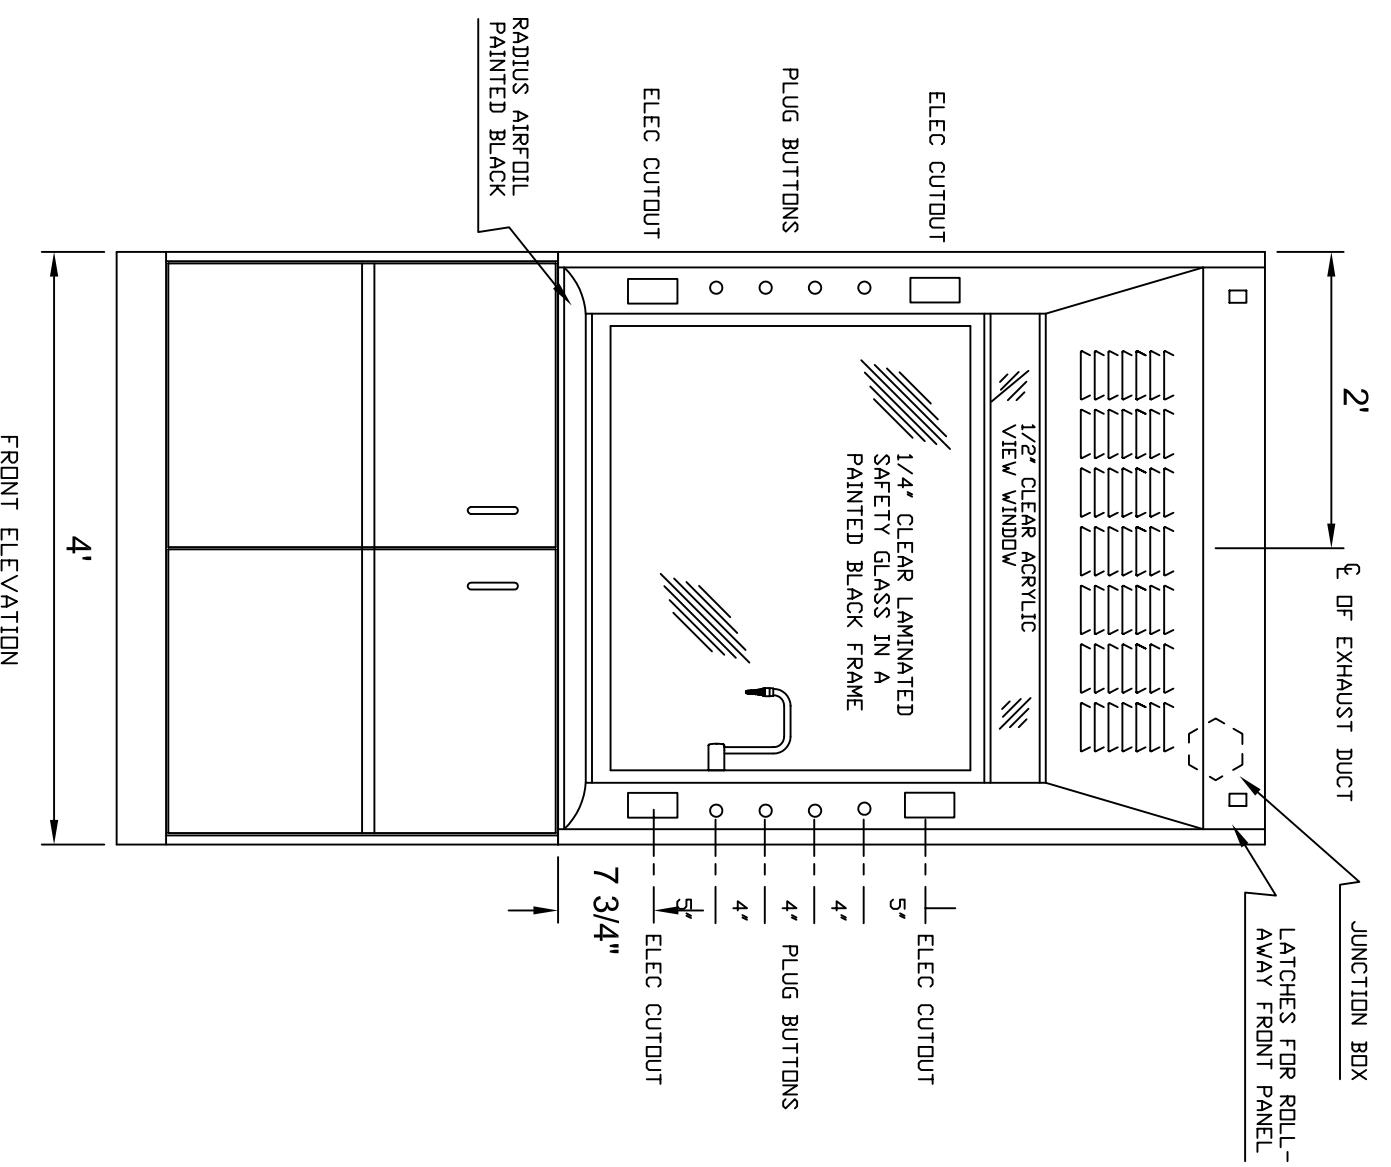

HOOD EXHAUST RATINGS:
 7.92 SQ FT OPENING AT FULL OPEN @ 100 LFM, 792 CFM
 4.75 SQ FT OPENING AT 18" OPEN @ 100 LFM, 475 CFM
 .33 STATIC PRESSURE AT FUME HOOD DUCT COLLAR

QTY ONE- AIR FOIL FUME HOOD REQ'D AS SHOWN

DESIGNED BY: SEAN ONDICH

CHECKED BY: ANTHONY STELLATOS

ANTHONY@LONGOINC.COM

SHEET #:

D-001