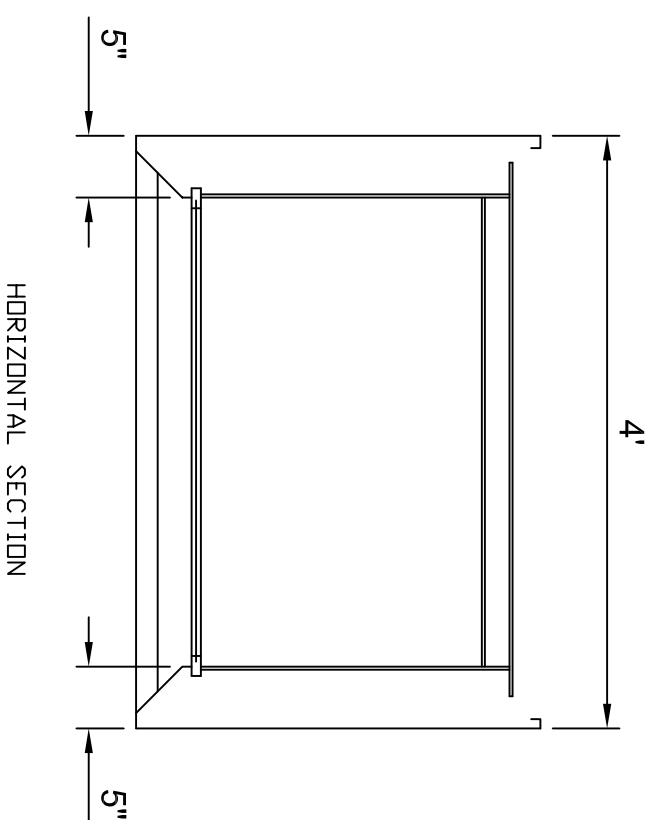

HOOD EXHAUST RATINGS:
 7.92 SQ FT OPENING AT FULL OPEN @ 100 LFM, 792 CFM
 4.75 SQ FT OPENING AT 18" OPEN @ 100 LFM, 475 CFM
 .33 STATIC PRESSURE AT FUME HOOD DUCT COLLAR

QTY ONE- AIR FOIL FUME HOOD REQ'D AS SHOWN